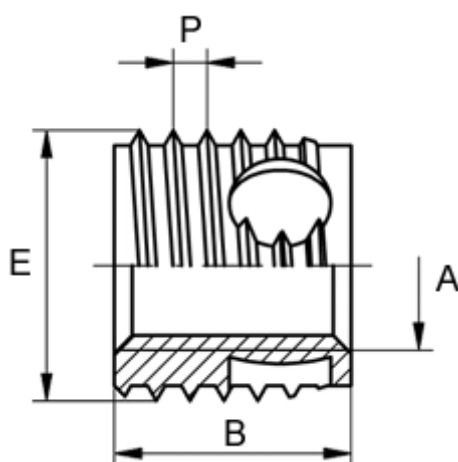

Article number: 12337000060800
Description: KLEE-coil 337 000 060.800
M6 Brass

Measures

Female thread A	= M6
Length B	= 8
Male thread E	= 10.0
Min hole depth blind hole	= 10
Thread pitch P	= 1.25
Type	= 337 000 060 ...